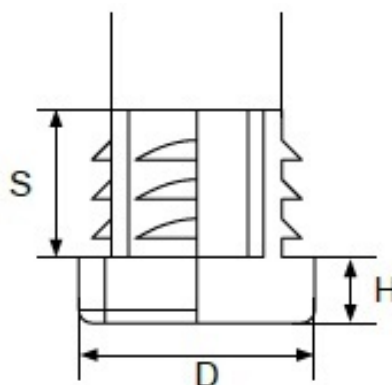

PRODUCT SHEET

Description:

Insert Glide For Square Tubes, 30x30mm, PE, Black

Item number:

10.03.070-0

Units	Box	Carton	HS Code	Barcode
Pcs.	500	2000	3901908099	 5704866007313

Color	D diameter	S shaft	H height
Black	12 x 12 mm	11,6 mm	4,0 mm
Black	16 x 16 mm	12 mm	5,0 mm
Black	18 x 18 mm	11 mm	5,0 mm
Black	20 x 20 mm	12 mm	5,0 mm
White	20 x 20 mm	12 mm	5,0 mm
Black	22 x 22 mm	14 mm	5,0 mm
Black	25 x 25 mm	13,5 mm	5,0 mm
White	25 x 25 mm	13,5 mm	5,0 mm
Black	30 x 30 mm	13,5 mm	5,0 mm
Black	40 x 40 mm	14 mm	5,0 mm
Black	50 x 50 mm	19 mm	5,0 mm
Black	60 x 60 mm	19 mm	5,0 mm